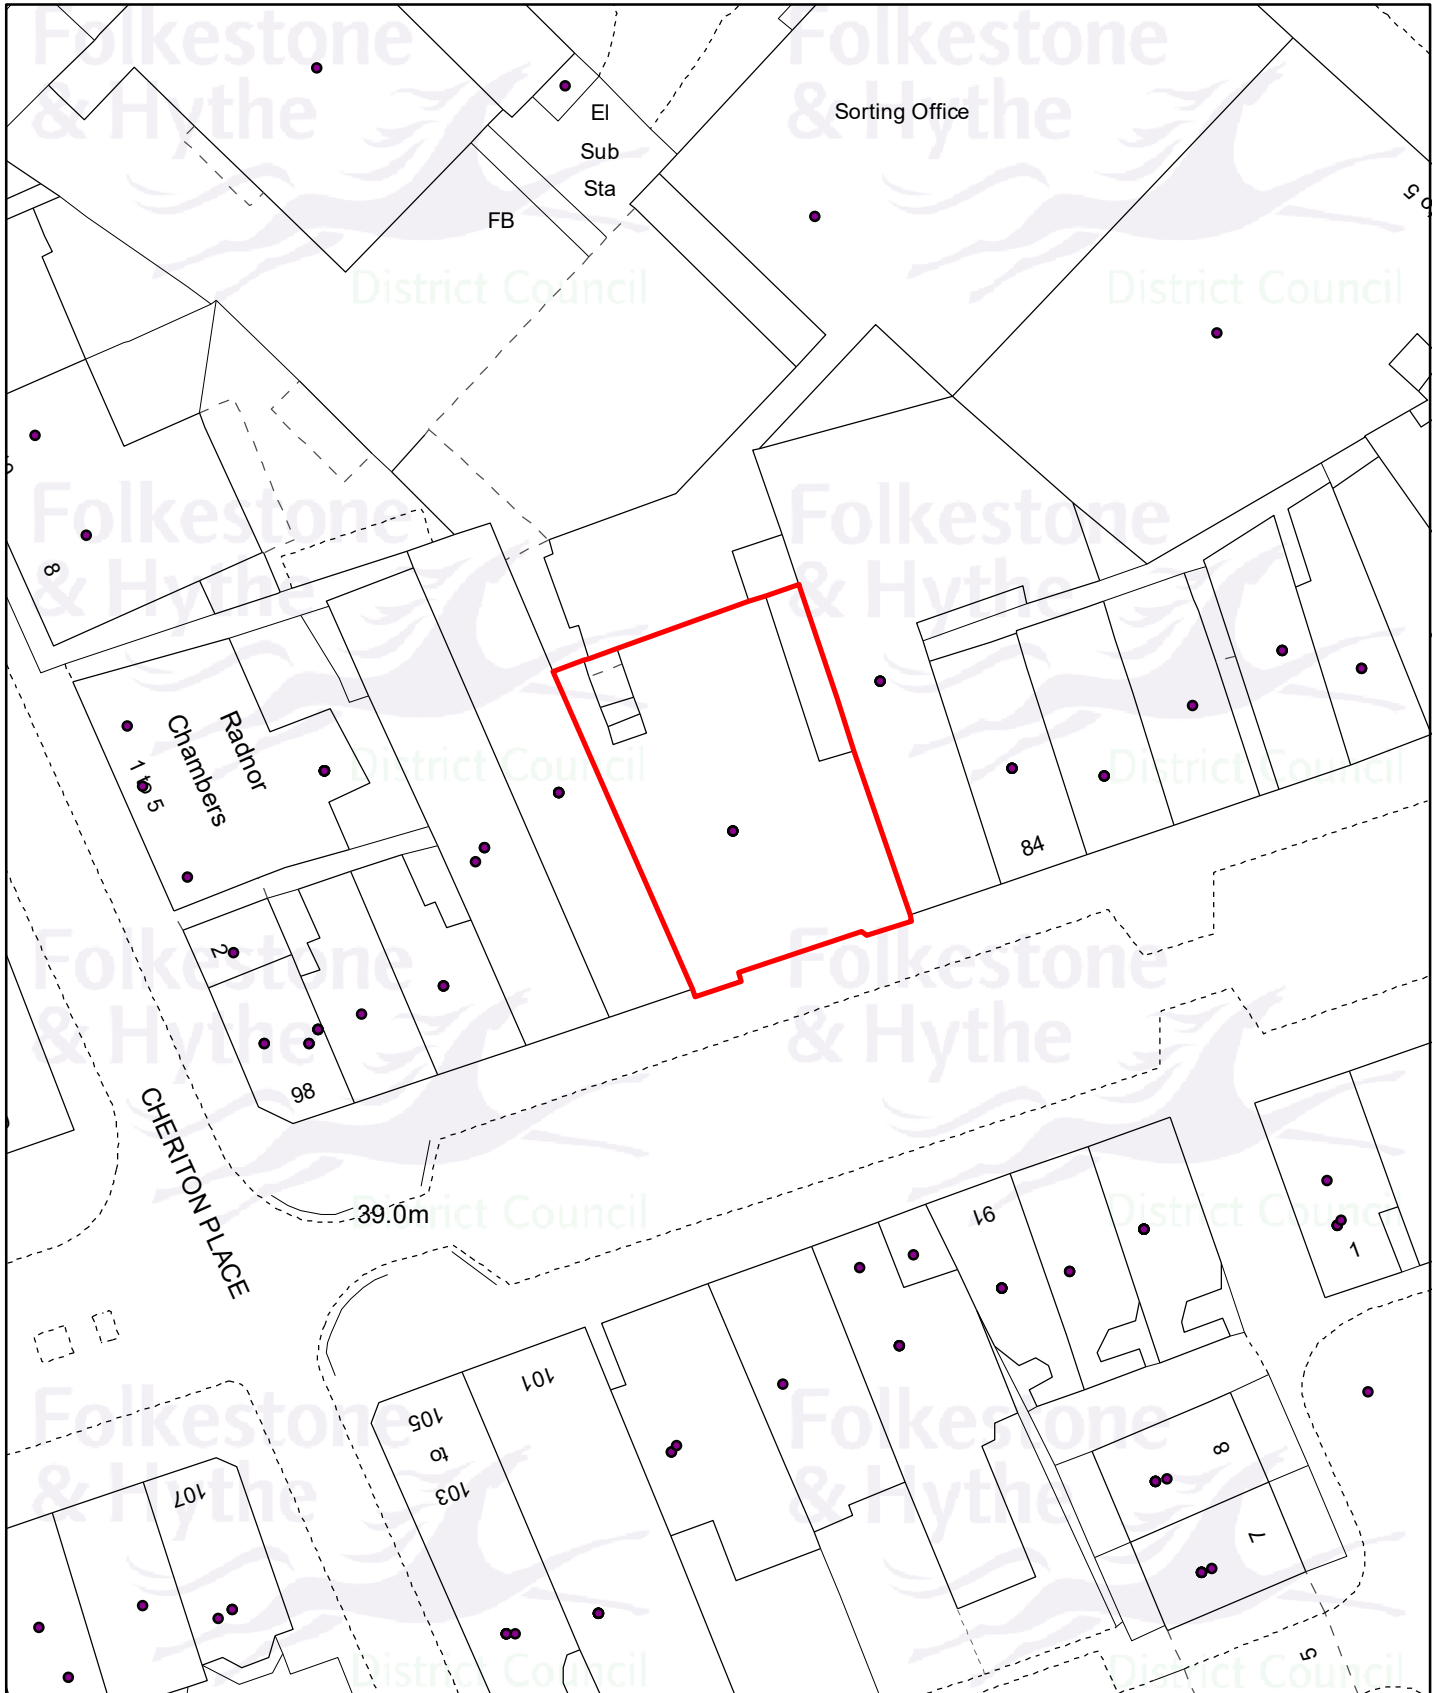

22/1856/FH - 88 Sandgate Road, Folkestone, Kent, CT20 2AA

Planning Application:
22/1856/FH
Drawn date:
06 Mar 2024
Drawn by:
Carrie Stacey
Drawing ref:
2235/COP/TG

Llywelyn Lloyd
Chief Planning Officer

Contains Ordnance Survey data
© Crown copyright and database right
Folkestone & Hythe District Council AC0000821403 - 2024

Drawn at 1:500 on A4